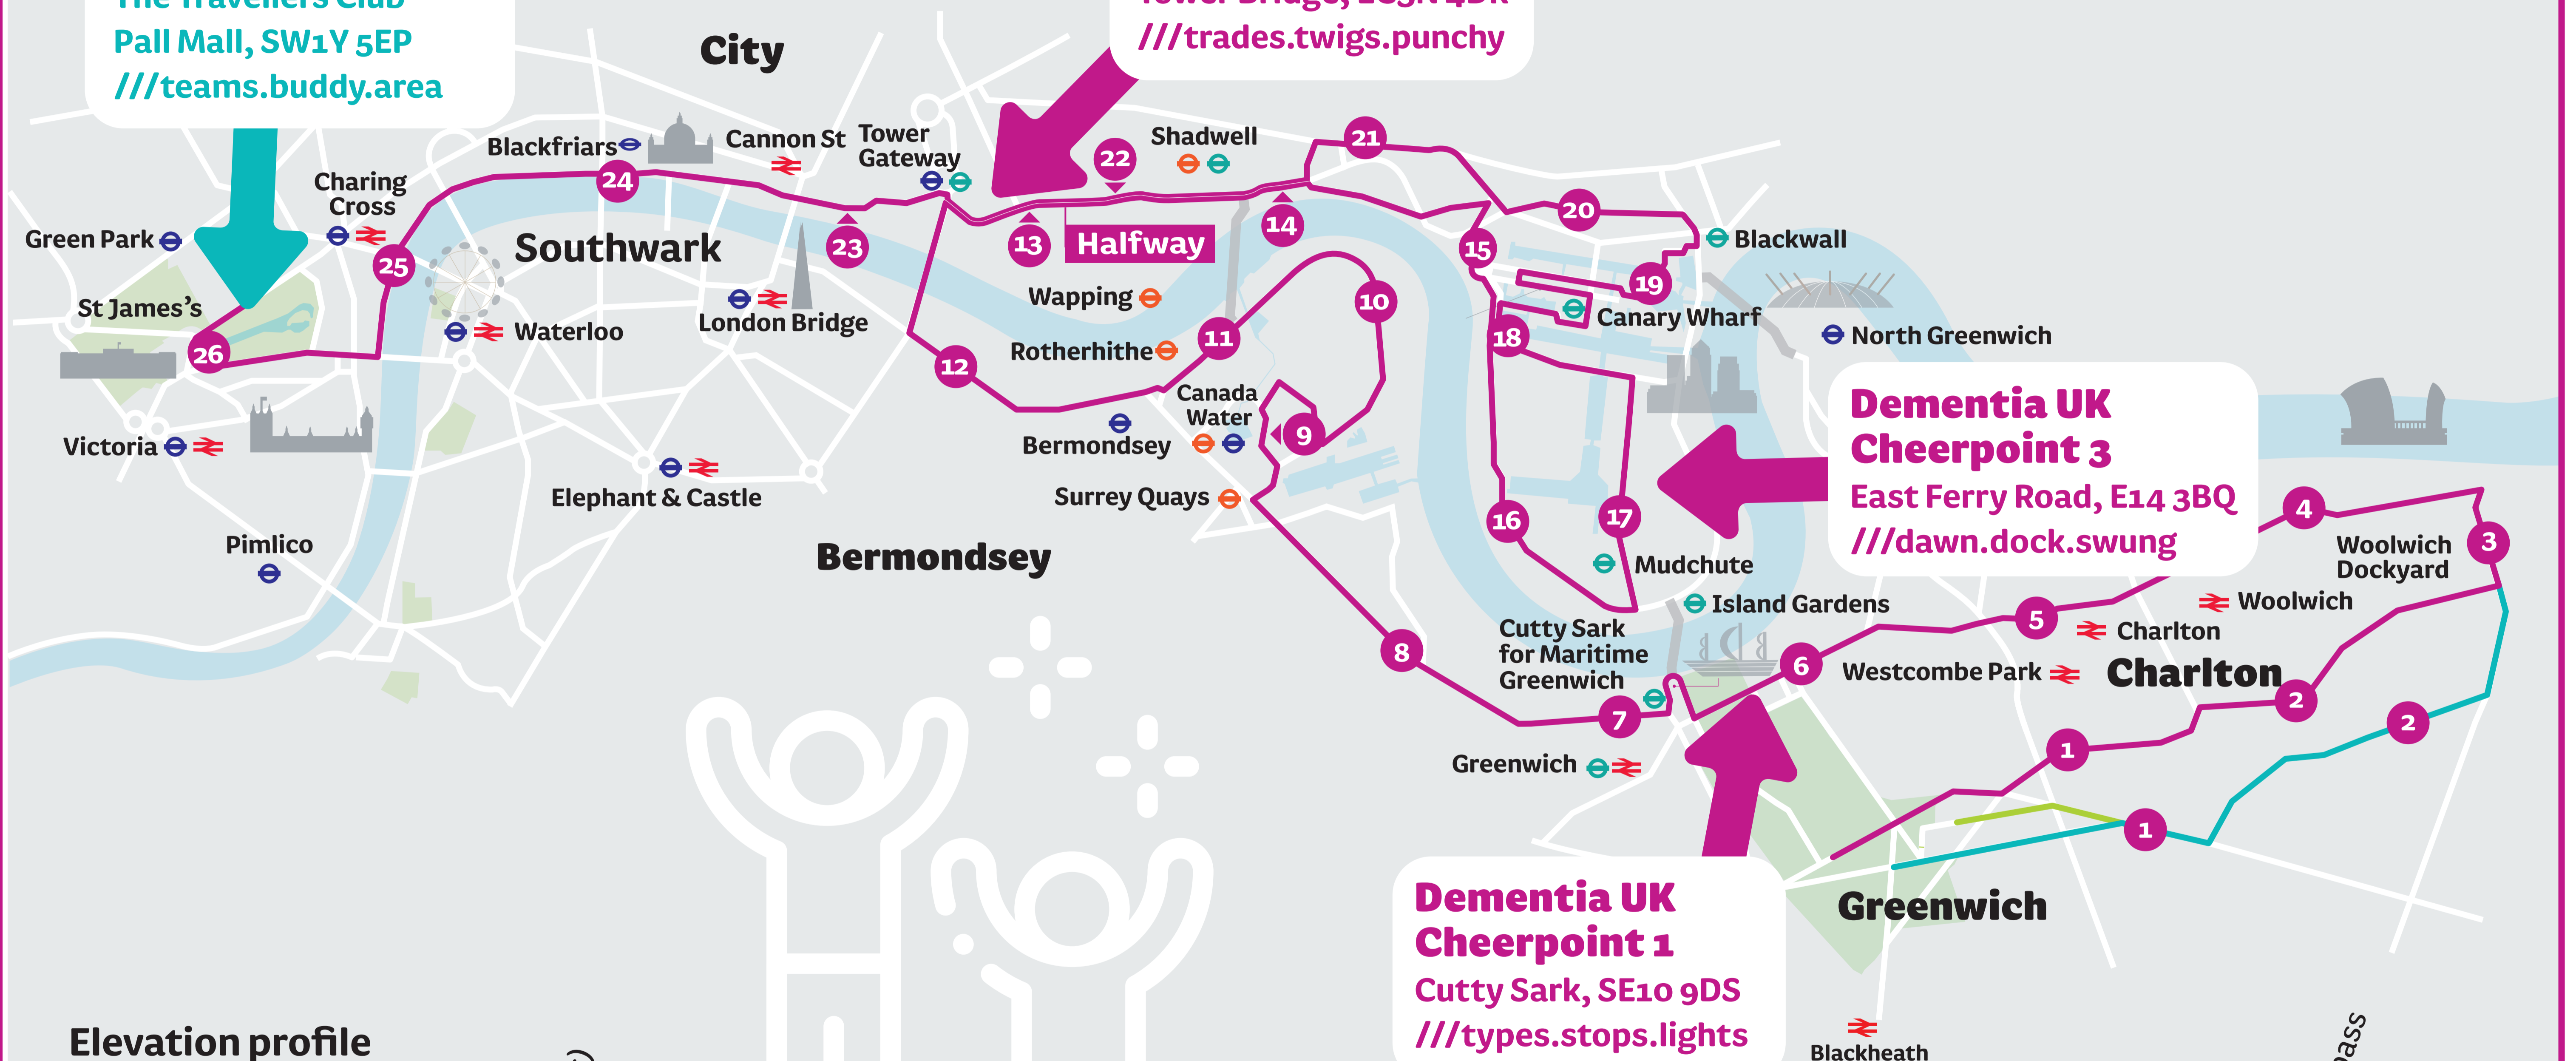

Dementia UK London Marathon course map

Dementia UK post-race celebration
 The Travellers Club
 Pall Mall, SW1Y 5EP
 ///teams.buddy.area

Dementia UK Cheerpoint 2
 Tower Bridge, EC3N 4DR
 ///trades.twigs.punchy

Dementia UK Cheerpoint 3
 East Ferry Road, E14 3BQ
 ///dawn.dock.swung

Dementia UK Cheerpoint 1
 Cutty Sark, SE10 9DS
 ///types.stops.lights

Elevation profile